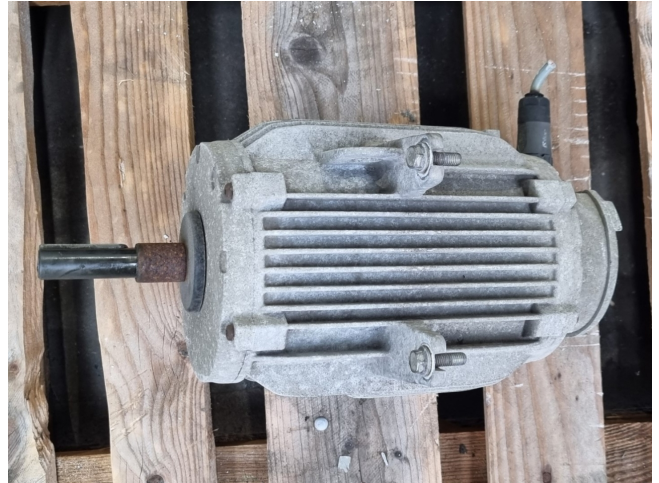

Carrier CM29/T

Specifications

| | |
|----------------|---------------------------|
| Marque | Carrier |
| Type | CM29/T |
| Puissance (kW) | 1,4 |
| Vitesse (RPM) | 950 |
| Size & Weight | 260x220x400 mm (LxWxH) |
| Stock | 1 |

Description

Used Carrier CM29/T

Used Carrier CM29/T fan electric motor with the following specifications: 50 Hz - 1,4 kW - 950 RPM.